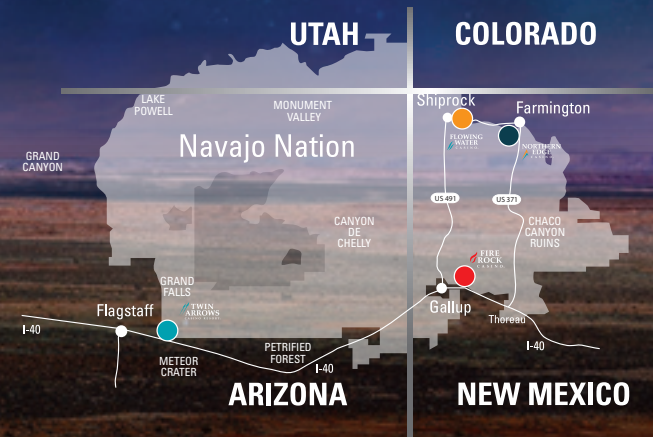

(505) 368-2300 / flowingwater.com

NORTHERN EDGE CASINO™

Northern Edge Navajo Casino has taken gaming in the four corners region of New Mexico to a whole new level. With all your favorite games, great food at the Cedar Bow Restaurant, and live entertainment, you won't be disappointed. Discover the culture of the Navajo Nation as you explore and uncover the architectural wonders woven into the property. Hurry in today to be a part of the action at Northern Edge Casino! Five minutes southwest of Farmington.

(877) 241-7777 / northernedgecasino.com

TWIN ARROWS CASINO RESORT™

Twin Arrows Navajo Casino Resort is Northern Arizona's premier place to play. Over 1,000 Slot machines, Live Table action, and Bingo are just the beginning. A wide-range of dining options, live entertainment and a AAA Four-Diamond resort hotel round out your experience. Here, art and architecture come together to illustrate the great history of the Diné while delivering an unparalleled experience. 15 minutes east of Flagstaff on I-40.

Honoring Our Veterans

ONE LEGENDARY STORY,
FOUR SPIRITED CASINOS

THE ATSA PLAYERS CLUB

Navajo Gaming was established in 2006, with the goal of providing modern, gaming entertainment within Navajoland for visitors and locals alike. Now operating four properties in New Mexico and Arizona, we are honored to showcase over 2,800 of the latest slot machines, a variety of table games, and bingo. Additionally, we have proudly opened a AAA Four-Diamond hotel with convention space, offer many casual and fine dining restaurant choices, and showcase live entertainment.

Yá'át'ééh

An Enterprise of the Navajo Nation

Enhance the Quality of Life of the Navajo People
by Growing a Successful Gaming Economy

CULTURAL SIGNIFICANCE OF CARD LEVELS

The rightful place & purpose in nature of all animals is central to the Origin Beliefs of the Diné (The People); also known as the Navajo.